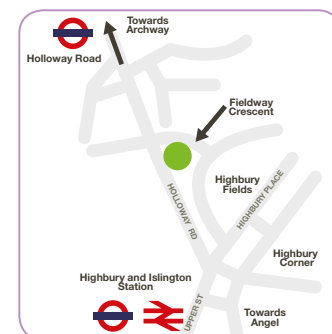

First Steps Learning Centre

Central Library, 2 Fieldway Crescent,
(Holloway Road entrance) N5 1PF
T 020 7527 7002

“I got inspired to make and create things with my child. I got ideas of how to support learning at home. I think that everything was amazing and the knowledge of the staff was invaluable. I’m very grateful.”

- parent from Walking for Fitness for Families

Courses and services are for Islington residents or those with children at an Islington school. You must be 19+ and on a low wage or receiving benefits to be eligible for our free courses. Please bring proof of identity and proof of receipts of benefit with you on the day.

www.adultlearning.islington.gov.uk